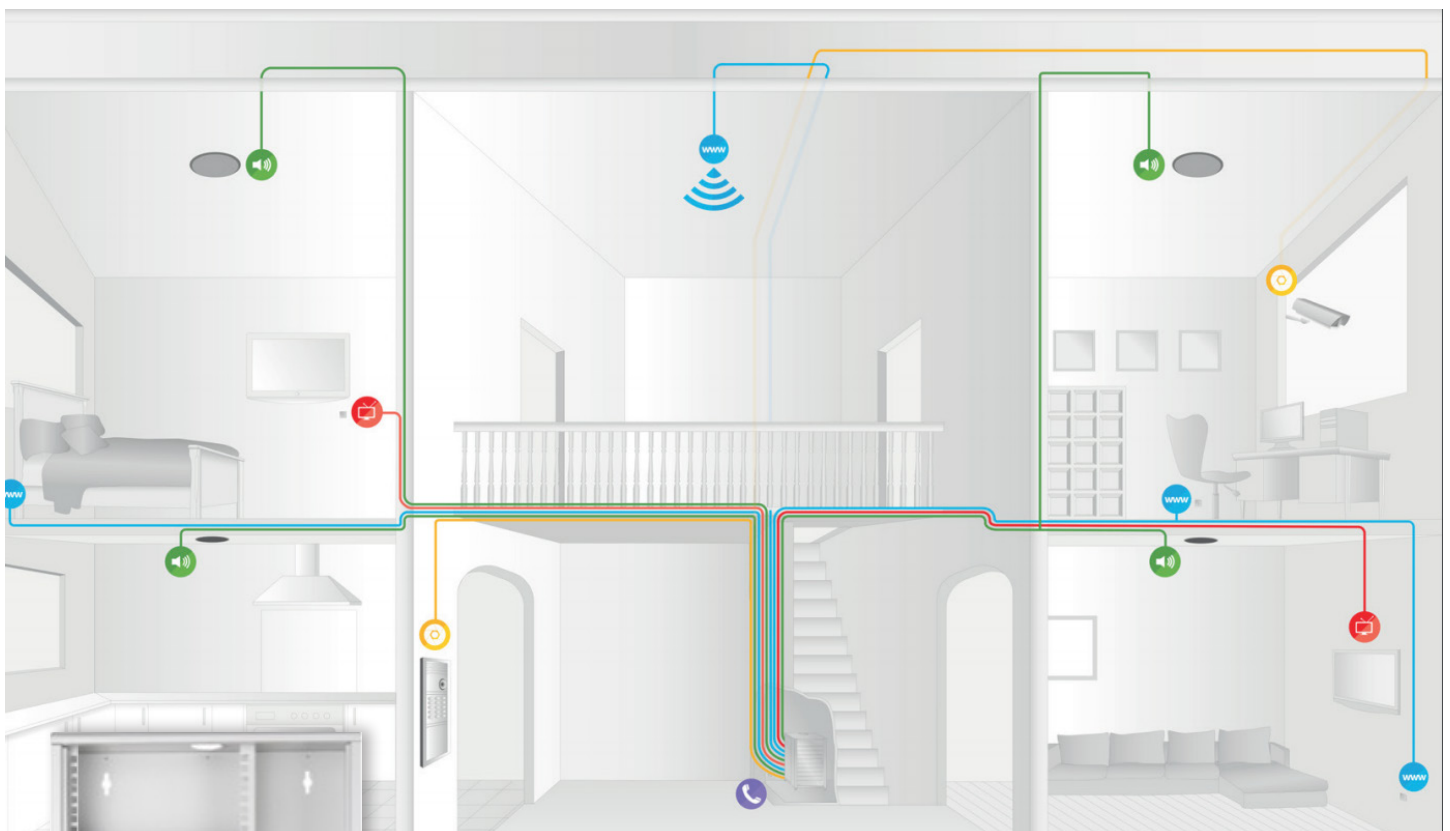

Excel Residential Solution

Excel is a world-class premium performance end-to-end infrastructure solution – designed, manufactured, supported and delivered, without compromise.

Connected homes are becoming an increasingly significant part of the construction industry as the number of wired and wireless devices and systems within residences increases. This trend is being replicated by developers of housing, apartments and high end residences, who are providing more connected services within their new homes as a differentiator, and for existing home owners who need to add more connectivity to their homes. Nearly all new homes and apartments have an internet connection and the Excel Residential Cabling solution has been developed to provide a suite of products that have been designed for that purpose.

The graphic below illustrates how products in the Excel Residential range can work in tandem with one another to create a complete converged solution in a home environment.

Along with other products from the existing Excel range that are complementary to a residential installation, the Excel Residential range includes:

- 25AWG Category 6 reduced diameter cable
- Flat and Mini Category 6 patch leads
- CATV splitter
- A telephone panel
- A range of AV Inserts
- FFX surface mount boxes and faceplates
- SoHo cabinet and the Verticab
- Network Switches and Routers