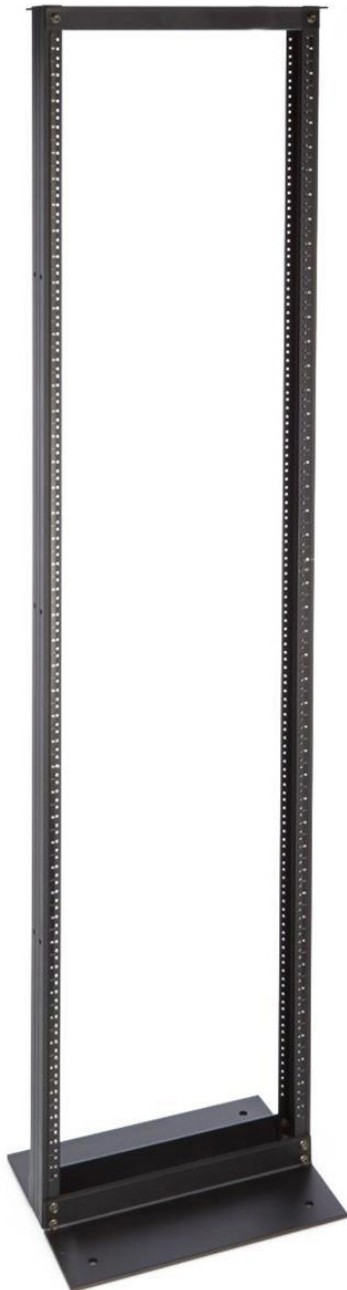

Excel Environ Open Racks (OR)

Excel is a world-class premium performance end-to-end infrastructure solution – designed, manufactured, supported and delivered, without compromise.

The Environ OR Series of open racks are designed for the mounting of patch panels and networking equipment in secure environments or in locations where space does not allow for the use of a standard rack. Each frame is constructed from rigid aluminium and supported by heavy duty top and base cross members which enable static load bearing of up to 1500kg.

- 2 post rigid aluminium construction
- Available in 3 heights: 42U, 48U and 52U
- Available in Black only
- 19" profiles marked with U height positions
- Available with adjustable depth profiles
- Compatible high density cable management
- Simple Bolt Together Assembly
- 25 Year System Warranty Available

Designed with strength, ease of use, security and aesthetics in mind, the OR Series of racks are extremely flexible and easy to install. Available as a flat pack the OR option is flexible to suit any requirements where space is limited.